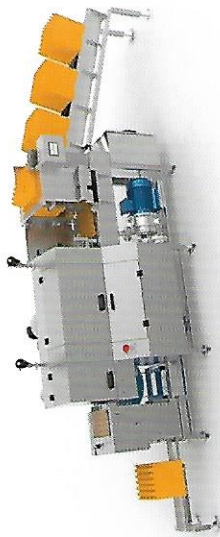

EGG TRAY WASHING

ETW2000 - 2000 EGG TRAY/H

Capacity: 500 - 2000 egg tray/hour

ETW3000 - 3000 EGG TRAY/H

Capacity: 1500 - 3000 egg tray/hour

- ▶ Stand alone washing and drying machine
- ▶ Compact machine design
- ▶ Easy manual operation
- ▶ Stainless steel for high level of hygiene
- ▶ Save manpower and increase productivity
- ▶ Good flexibility in production design due to customer design solutions

COMBI WASHER

ETPW3000-50U

Capacity: 3000 egg tray + 50 pallet/divider /hour

ETPW6500-100

Capacity: 6500 egg tray + 100 pallet/divider /hour

ETPWD13000-180

Capacity: 13000 egg tray + 180 pallet/divider /hour

WASHING

TRAY, BASKET AND PALLET

- ▶ Direct connection between loader and washing line, which reduce manpower and increase productivity
- ▶ Inline combi multi level washing and drying machine, designed for your need and application
- ▶ 2 zone washing system for high level of hygiene and cleaning
- ▶ High speed spin dryer
- ▶ Good flexibility in production with automatically palletizing