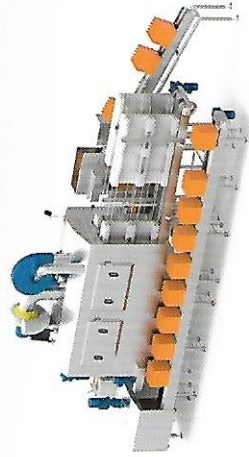

EGG TRAY WASHING

ETW2000 - 2000 EGG TRAY/H

Capacity: 500 - 2000 egg tray/hour

ETW3000 - 3000 EGG TRAY/H

Capacity: 1500 - 3000 egg tray/hour

- ▶ Stand alone washing and drying machine
- ▶ Compact machine design
- ▶ Easy manual operation
- ▶ Stainless steel for high level of hygiene
- ▶ Save manpower and increase productivity
- ▶ Good flexibility in production design due to customer design solutions

COMBI WASHER

ETPW3000-50U

Capacity: 3000 egg tray + 50 pallet/divider /hour

ETPW6500-100

Capacity: 6500 egg tray + 100 pallet/divider /hour

ETPWD13000-180

Capacity: 13000 egg tray + 180 pallet/divider /hour

WASHING

TRAY, BASKET AND PALLET

- ▶ Direct connection between loader and washing line, which reduce manpower and increase productivity
- ▶ Inline combi multi level washing and drying machine, designed for your need and application
- ▶ 2 zone washing system for high level of hygiene and cleaning
- ▶ High speed spin dryer
- ▶ Good flexibility in production with automatically palletizing