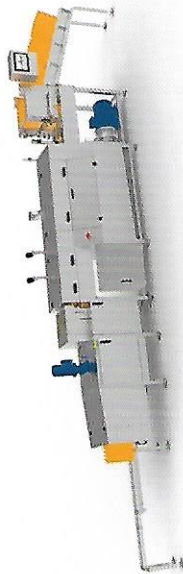

EGG TRAY WASHING

ETW2000 - 2000 EGG TRAY/H

Capacity: 500 - 2000 egg tray/hour

ETW3000 - 3000 EGG TRAY/H

Capacity: 1500 - 3000 egg tray/hour

- ▶ Stand alone washing and drying machine
- ▶ Compact machine design
- ▶ Easy manual operation
- ▶ Stainless steel for high level of hygiene
- ▶ Save manpower and increase productivity
- ▶ Good flexibility in production design due to customer design solutions

COMBI WASHER

ETPW3000-50U

Capacity: 3000 egg tray + 50 pallet/divider /hour

ETPW6500-100

Capacity: 6500 egg tray + 100 pallet/divider /hour

ETPWD13000-180

Capacity: 13000 egg tray + 180 pallet/divider /hour

WASHING

TRAY, BASKET AND PALLET

- ▶ Direct connection between loader and washing line, which reduce manpower and increase productivity
- ▶ Inline combi multi level washing and drying machine, designed for your need and application
- ▶ 2 zone washing system for high level of hygiene and cleaning
- ▶ High speed spin dryer
- ▶ Good flexibility in production with automatically palletizing