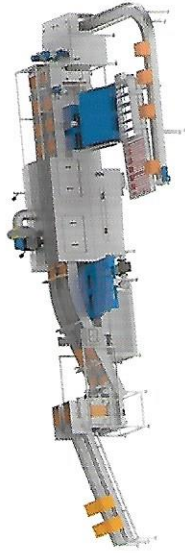

EGG TRAY WASHING

ETW2000 - 2000 EGG TRAY/H

Capacity: 500 - 2000 egg tray/hour

ETW3000 - 3000 EGG TRAY/H

Capacity: 1500 - 3000 egg tray/hour

- ▶ Stand alone washing and drying machine
- ▶ Compact machine design
- ▶ Easy manual operation
- ▶ Stainless steel for high level of hygiene
- ▶ Save manpower and increase productivity
- ▶ Good flexibility in production design due to customer design solutions

COMBI WASHER

ETPW3000-50U

Capacity: 3000 egg tray + 50 pallet/divider /hour

ETPW6500-100

Capacity: 6500 egg tray + 100 pallet/divider /hour

ETPWD13000-180

Capacity: 13000 egg tray + 180 pallet/divider /hour

WASHING

TRAY, BASKET AND PALLET

- ▶ Direct connection between loader and washing line, which reduce manpower and increase productivity
- ▶ Inline combi multi level washing and drying machine, designed for your need and application
- ▶ 2 zone washing system for high level of hygiene and cleaning
- ▶ High speed spin dryer
- ▶ Good flexibility in production with automatically palletizing